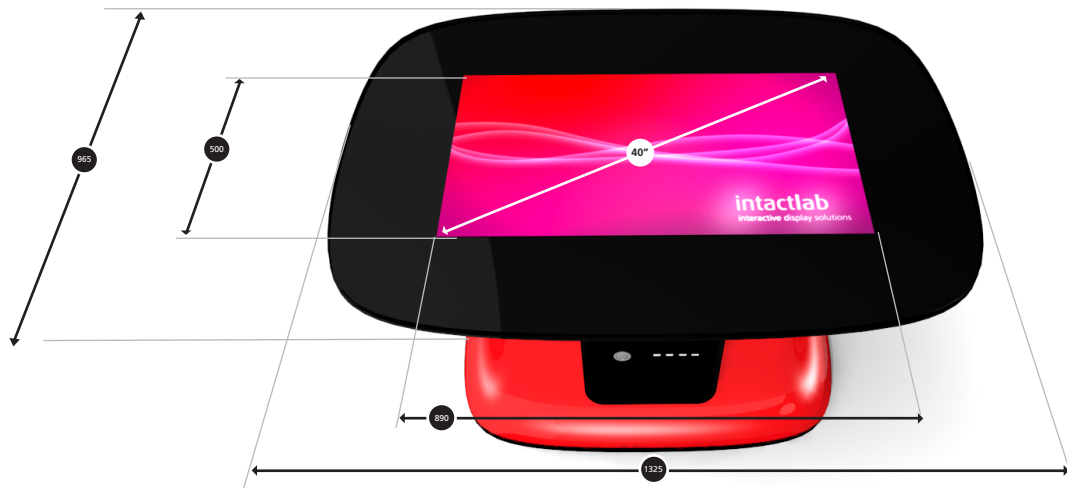

Touchy Remix

Dimensions ^{MM}

Specifications

| | |
|----------------------------------|---|
| Screen | WXGA (1280x800) projectie |
| Brightness | 2000 ANSI Lumen |
| Computer | Integrated Apple Mac Mini |
| Port inputs | 4 USB 2 Ports |
| Material | Durable glass-fiber shell |
| Form | Aluminium VERSA form factor |
| Ventilation | Two silent fans |
| Tracking | Optical 60 Hz FTIR |
| Metric size | 132.5 cm 75 cm x 96.5 cm (W x H x D) |
| Imperial size | 52.16" x 29.52" x 37.99" inches (W x H x D) |
| Weight (dependant on components) | +/- 95 KG |

Optional items/ specifications

- Custom color
- Extended lamp guaranty
- Eight USB ports + 1 Firewire 400 Port
- Dual mono jack sound output
- Dual camera setup
- iPhone / iPod compatible dock
- Wireless keyboard
- 2 channel HD audio set